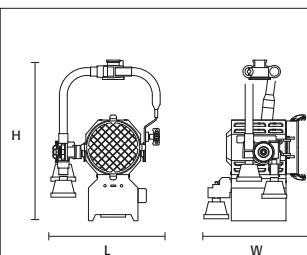

PHOTOMETRIC DATA

With lamp CP81 300w 220v

- These equipments comply with all applicable European directives and safety standards

FRESNEL EROS 300w 50-01	
L	185mm. (7.28")
W	195mm. (7.68")
H	230mm. (9.06")
kg	2.7Kg. (5.9 Lbs.)
Box	240x250.x280mm. (9.45"x9.84"x11.02")

SUPPLIED WITH:

- 120 mm Fresnel lens
- 4-leaf rotating barndoor
- Color frame
- GY9.5 lampholder
- Safety grid
- In-line switch (additional)
- 2 m. Power supply cable
- PO yoke for PO version

LAMPS

ANSI COD.	LIF COD.	BRAND CODE	W	V	SOCKET	LIFE HS	°K
FRL	CP89	CP89 Thorn	650	220	GY9.5	150	3200
FRK	CP89	FRK GE	650	120	GY9.5	200	3200
FRH	CP82	CP82 Thorn	500	220	GY9.5	150	3200
FRG	CP82	FRG FE	500	120	GY9.5	150	3200

ACCESSORIES

Fresnel 650w

PHOTOMETRIC DATA

With lamp CP89 650w 220v

FRESNEL VULCANO 650w

L	210mm. (8.27")
W	215mm. (8.47")
H	280mm. (11.03")
Kg	3.7kg. (8.15 Lbs.)
	280x240x250mm. (11.02"x9.45"x9.84")

- These equipments comply with all applicable European directives and safety standards