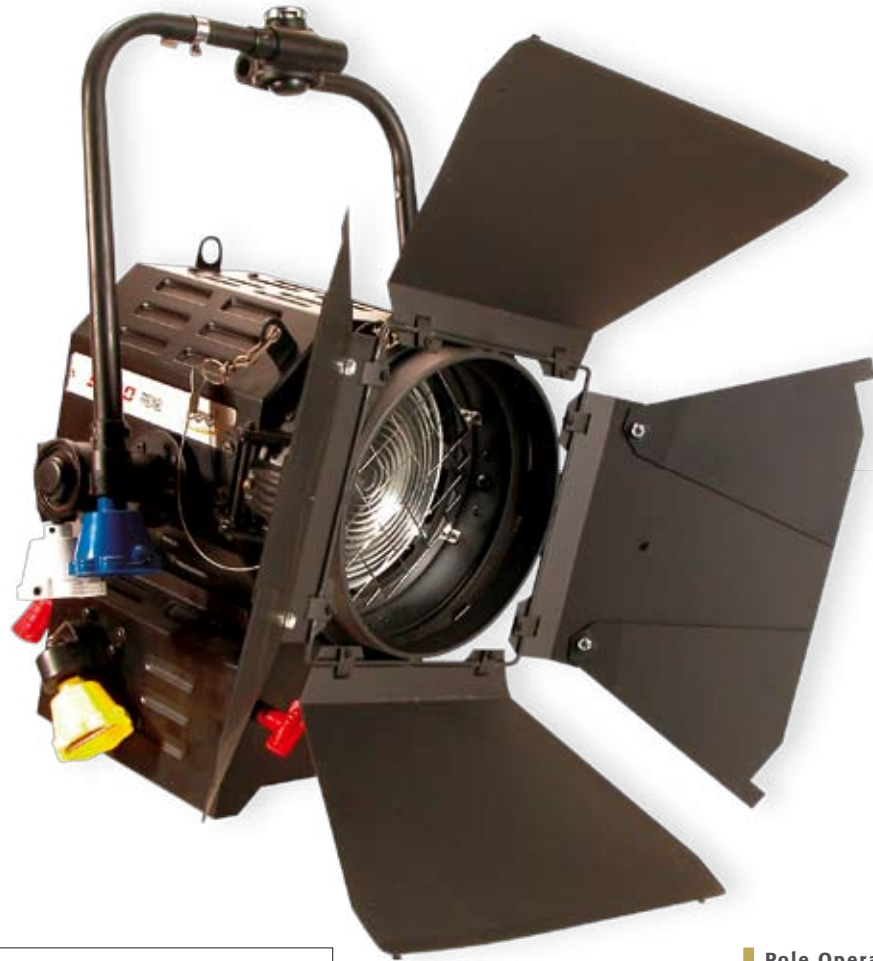

STUDIO & LOCATION FRESNELS

FRESNEL FEBO 2000w 175mm

Model 50-07

Pole Operation 50-07 PO