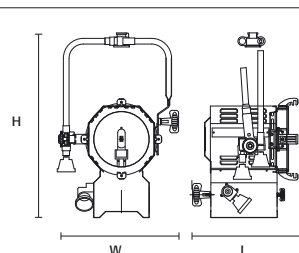

Location and Studio Fresnels offer style, durability, performance and efficiency.

Ideal general purpose keylight and backlight for television studios and motion picture.

- Pole Operation versions available for tilt, pan and focus adjustment.
- Front and back focusing. Worm drive mechanism for focusing.
- Thermal shock resistant borosilicate fresnel lenses made in Germany
- New easy running barndoor ears.
- Superior optical performance with specially designed reflectors.
- Tubular steel yokes.
- Safety screen.
- Easy to service and maintain.