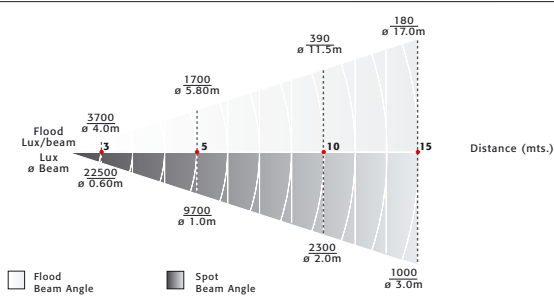

PHOTOMETRIC DATA

With lamp CYX 2000w - 120v

LAMPS

ANSI COD.	LIF COD.	BRAND CODE	W	V	SOCKET	LIFE HS	°K
FKK	CP41	CP41	2000	220	G38	400	3200
FKK	CP41	64789 OSRAM	2000	220	G38	400	3200
CYX		CYX GE	2000	120	G38	400	3200

SUPPLIED WITH:

- 175mm Fresnel lens
- 8-leaf rotating barndoor
- Color frame
- G38 lampholder
- Safety grid
- 2 m. Power supply cable
- PO Yoke for Pole Operation version