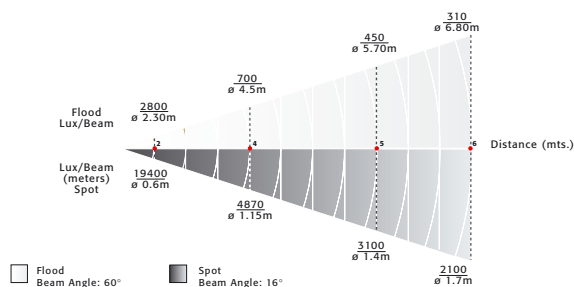

SUPPLIED WITH:

- 120 mm Fresnel lens
- 4-leaf rotating barndoor
- Color frame
- GY9.5 lampholder
- Safety grid
- In-line switch (additional)
- 2 m. Power supply cable
- PO yoke for PO version

LAMPS

ANSI COD.	LIF COD.	BRAND CODE	W	V	SOCKET	LIFE HS	°K
FRL	CP89	CP89 Thorn	650	220	GY9.5	150	3200
FRK	CP89	FRK GE	650	120	GY9.5	200	3200
FRH	CP82	CP82 Thorn	500	220	GY9.5	150	3200
FRG	CP82	FRG FE	500	120	GY9.5	150	3200

ACCESSORIES

Fresnel 650w

PHOTOMETRIC DATA

With lamp CP89 650w 220v

FRESNEL VULCANO 650w

L	210mm. (8.27")
W	215mm. (8.47")
H	280mm. (11.03")
Kg	3.7kg. (8.15 Lbs.)
	280x240x250mm. (11.02"x9.45"x9.84")

- These equipments comply with all applicable European directives and safety standards