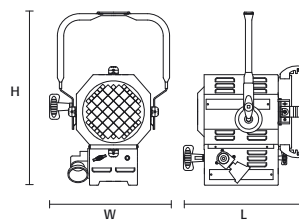

LAMPS

ANSI COD.	LIF COD.	BRAND CODE	W	V	SOCKET	LIFE HS	°K
FKK	CP41	CP41 (GE)	2000	220	G38	400	3200
FKK	CP41	64789 OSRAM	2000	220	G38	400	3200
CYX		CYX GE	2000	120	G38	400	3200
	CP94	64789 OSRAM	2500	230	G38	400	3200