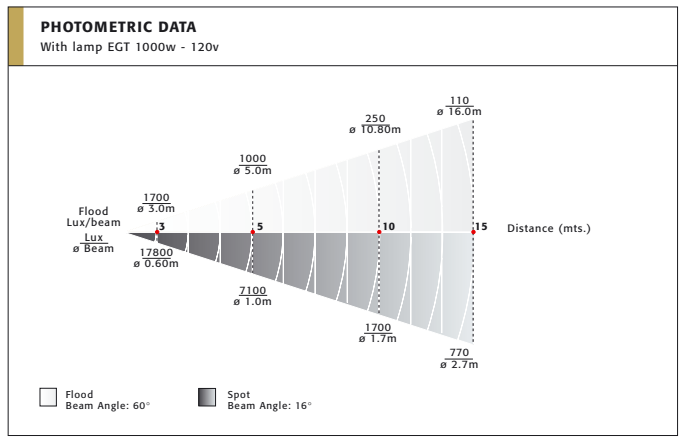

LAMPS							
ANSI COD.	LIF COD.	BRAND CODE	W	V	SOCKET	LIFE HS	°K
FKJ	CP40	64747 OSRAM	1000	220	G22	200	3200
	CP93	64756 OSRAM	1200	230	G22	200	3200
EGT	CP40	EGT GE	1000	120	G22	250	3200
FKH	CP39	CP39	650	220	G22	150	3200
EGN		EGN GE	500	120	G22	150	3200