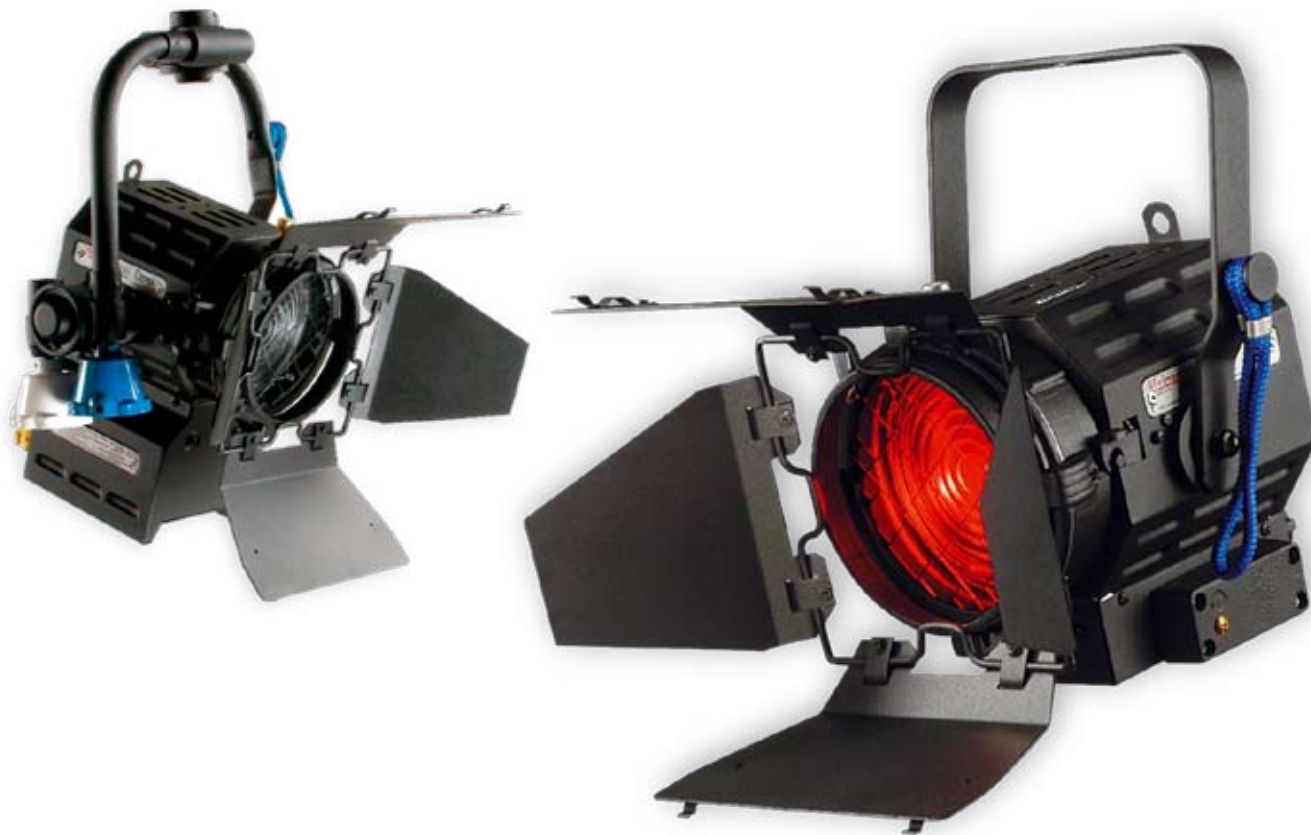

PHOTOMETRIC DATA

With lamp CP81 300w 220v

- These equipments comply with all applicable European directives and safety standards

FRESNEL EROS 300w 50-01	
L	185mm. (7.28")
W	195mm. (7.68")
H	230mm. (9.06")
kg	2.7Kg. (5.9 Lbs.)
Box	240x250.x280mm. (9.45"x9.84"x11.02")

SUPPLIED WITH:

- 88 mm Fresnel lens
- 4-leaf rotating barndoor
- Color frame
- GY9.5 lampholder
- Safety grid
- In-line switch (additional)
- 2 m. Power supply cable

LAMPS

ANSI COD.	LIF COD.	BRAND CODE	W	V	SOCKET	LIFE HS	°K
FSL	CP81	CP81 Thorn	300	220	GY9.5	150	3200
FKW	CP81	FKWGE	300	120	GY9.5	150	3200

ACCESSORIES

Fresnel Eros 300w

STUDIO & LOCATION FRESNELS

FRESNEL VULCANO 650w

Model 50-02

Pole Operation 50-02 PO

Location and Studio Fresnels offer style, durability, performance and efficiency. Ideal general purpose keylight and backlight for television studios and motion picture.

ACCESSORIES

Fresnel 650w

PHOTOMETRIC DATA

With lamp CP89 650w 220v

FRESNEL VULCANO 650w

L	210mm. (8.27")
W	215mm. (8.47")
H	280mm. (11.03")
Kg	3.7kg. (8.15 Lbs.)
	280x240x250mm. (11.02"x9.45"x9.84")

- These equipments comply with all applicable European directives and safety standards