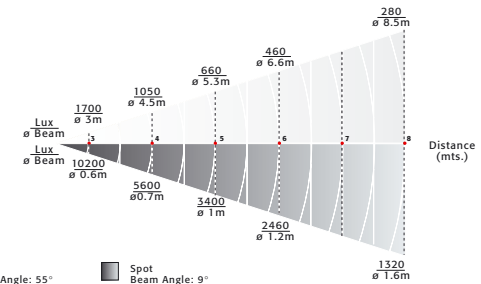

ACCESSORIES

Fresnel 650w

PHOTOMETRIC DATA

With lamp CP89 650w 220v

FRESNEL VULCANO 650w

L	210mm. (8.27")
W	215mm. (8.47")
H	280mm. (11.03")
Kg	3.7kg. (8.15 Lbs.)
	280x240x250mm. (11.02"x9.45"x9.84")

- These equipments comply with all applicable European directives and safety standards

PHOTOMETRIC DATA

With lamp CP40/FKJ 1000W - 220v

FRESNEL OLYMPUS 1000w 50-03

L	323mm. (12.72")
W	293mm. (11.54")
H	448mm. (17.65")
kg	8Kg. (17.64 Lbs.)
	500x350x350mm. (19.69"x13.78"x13.78")

SUPPLIED WITH: