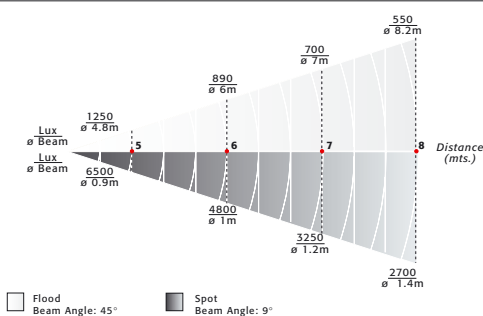

PHOTOMETRIC DATA

With lamp CP41/FKK 2000w 220v