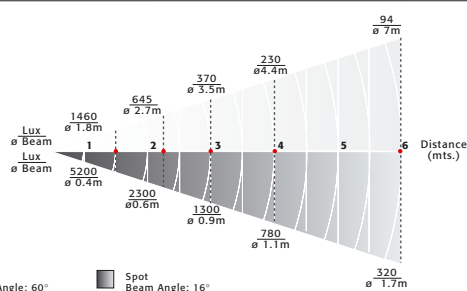

PHOTOMETRIC DATA

With lamp CP81 300w 220v

- These equipments comply with all applicable European directives and safety standards

FRESNEL EROS 300w 50-01	
L	185mm. (7.28")
W	195mm. (7.68")
H	230mm. (9.06")
kg	2.7Kg. (5.9 Lbs.)
Box	240x250.x280mm. (9.45"x9.84"x11.02")

ACCESSORIES

Fresnel 650w

PHOTOMETRIC DATA

With lamp CP89 650w 220v

FRESNEL VULCANO 650w

L	210mm. (8.27")
W	215mm. (8.47")
H	280mm. (11.03")
Kg	3.7kg. (8.15 Lbs.)
	280x240x250mm. (11.02"x9.45"x9.84")

- These equipments comply with all applicable European directives and safety standards